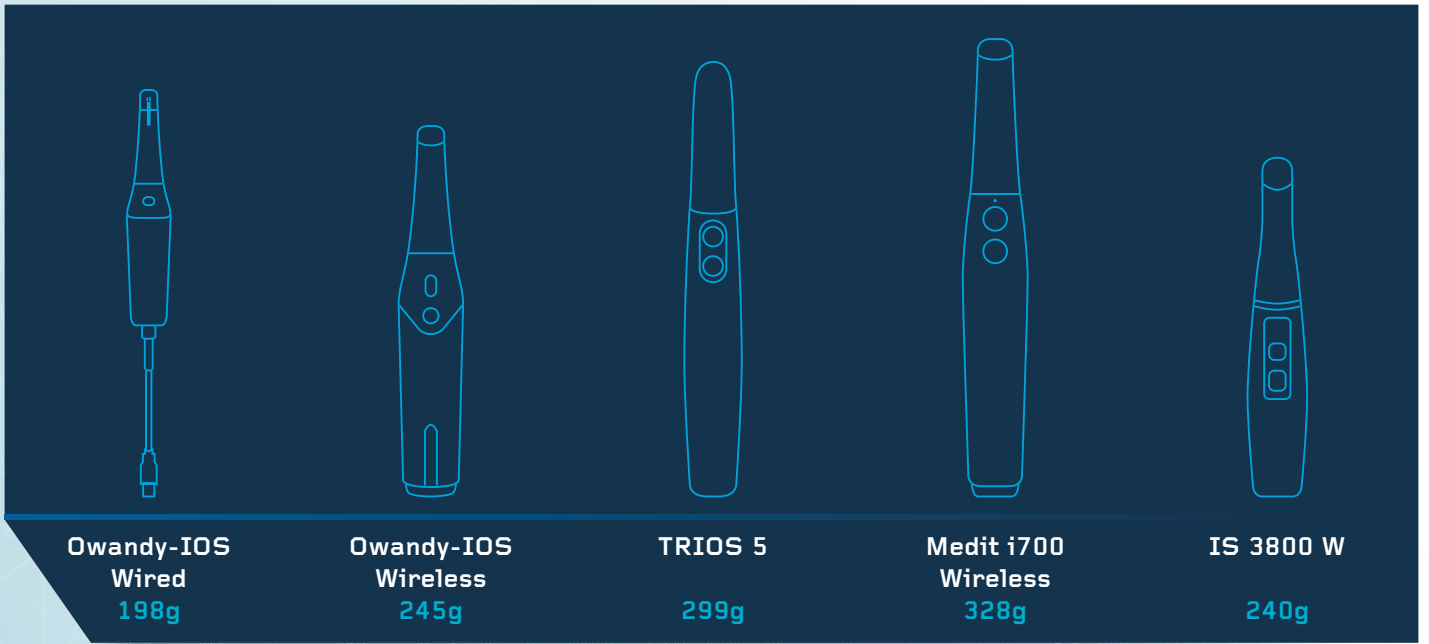

Recommended equipment

	RECOMMENDED EQUIPMENT	
CPU	10th Generation Intel® Core™ i7-10750H AMD Ryzen™* 7 4700U	10th Generation Intel® Core™ i7-10870H AMD Ryzen™* 7 PRO 4750U
RAM	16 GB	32 GB
Graphics*	NVIDIA GeForce TX 1650 4GB	NVIDIA GeForce TX 1660 6GB
Disk	512 GB SSD	1 TB SSD
OS	Win 10 (build 18362+) / Win 11, 64 bit	Win 10 (build 18362+) / Win 11, 64 bit

Technical features

		OWANDY-IOS WIRELESS	OWANDY-IOS
HANDPIECE	DIMENSIONS	248 * 48 * 37mm	175 * 49 * 39mm
	WEIGHT	245g (with battery)	175g
SCANNING	FULL-ARCH ACCURACY	c	
	DEPTH OF FIELD	18mm	
	FIELD-OF-VIEW	16 * 14mm (L)	
		12 * 12mm (S)	
CAPTURE BUTTON	WDUO BUTTONS		
TIP	SIZE	22 * 18mm (L)	
		18 * 16 mm (S)	19 * 17 mm (S)
	AUTOCLAVABLE	UP TO 60 TIMES	
		134°C 4MINS	
BATTERY	SCAN DURATION	120 MIN	N/A
	CHARGING	WIRELESS	N/A
CALIBRATION		CALIBRATION FREE	

*NVIDIA graphics cards have full support, while other manufacturers' cards may lack certain advanced features.